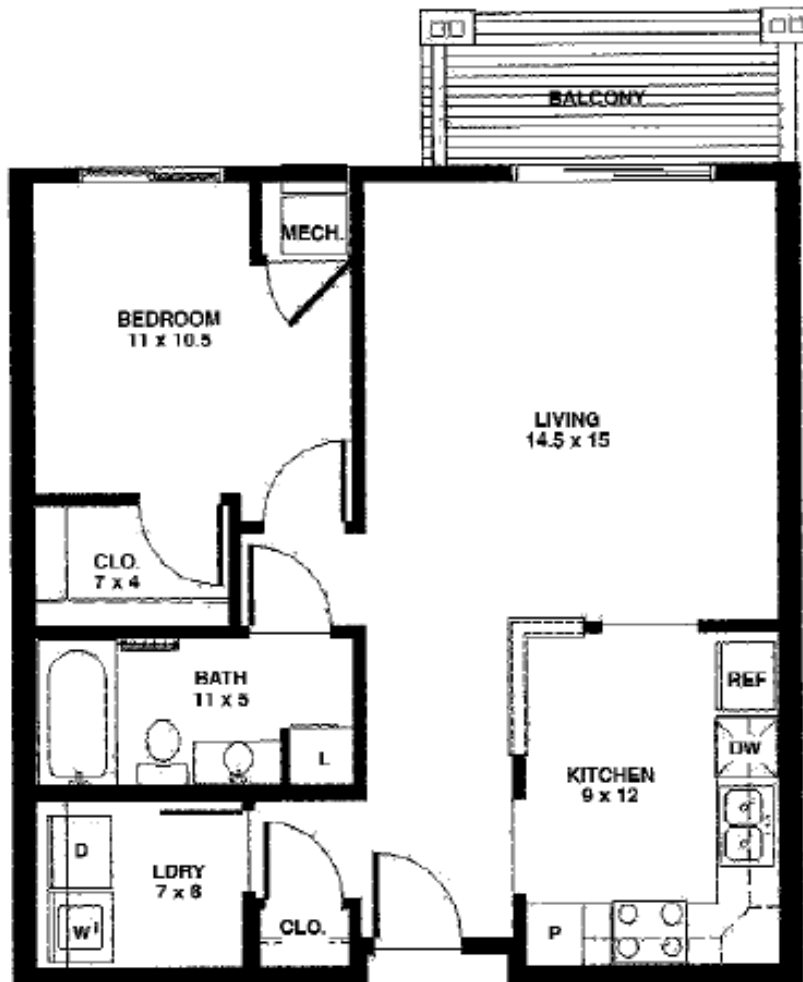

Northridge
Court

Unit A - 1 Bedroom
703 sq. ft.

Northridge
Court

Unit A2 - 1 Bedroom HDCP
777 sq. ft.

Northridge
Court

Unit A3 - 1 Bedroom
687 sq. ft.

Northridge
Court

Unit B - 1 Bedroom /den
875 sq. ft.

Northridge
Court

Unit C - 1 Bedroom /den 2 Bath
949 sq. ft.

Northridge
Court

Unit C2 - 1 Bedroom /den 2 Bath
960 sq. ft.

101 Fuller Street North • Shakopee, Minnesota • 55379

Northridge
Court

Unit D - 2 Bedroom 2 Bath
988 sq. ft.

Northridge
Court

Unit E - 2 Bedroom /den 2 Bath
1405 sq. ft.