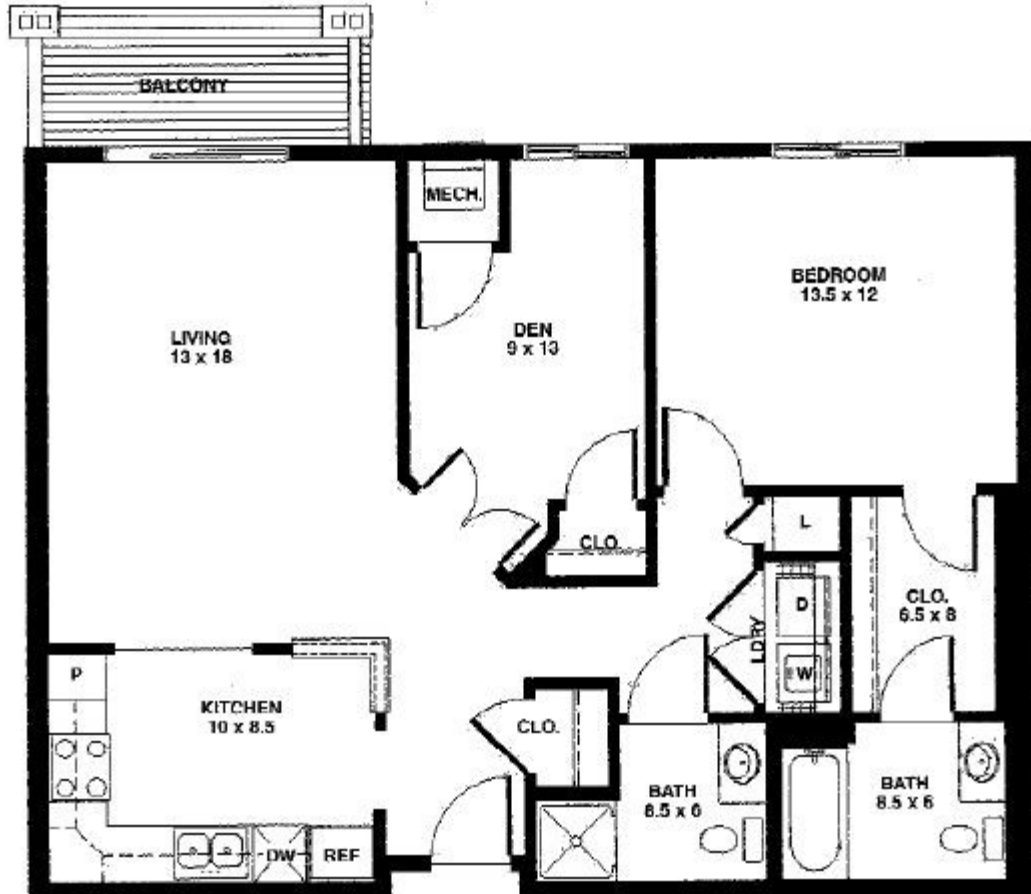

Northridge
Court

Unit A - 1 Bedroom
703 sq. ft.

Northridge
Court

Unit A2 - 1 Bedroom HDCP
777 sq. ft.

Northridge
Court

Unit A3 - 1 Bedroom
687 sq. ft.

Northridge
Court

Unit B - 1 Bedroom /den
875 sq. ft.

Northridge
Court

Unit C - 1 Bedroom /den 2 Bath
949 sq. ft.

Northridge
Court

Unit C2 - 1 Bedroom /den 2 Bath
960 sq. ft.

101 Fuller Street North • Shakopee, Minnesota • 55379

Northridge
Court

Unit D - 2 Bedroom 2 Bath
988 sq. ft.

Northridge
Court

Unit E - 2 Bedroom /den 2 Bath
1405 sq. ft.