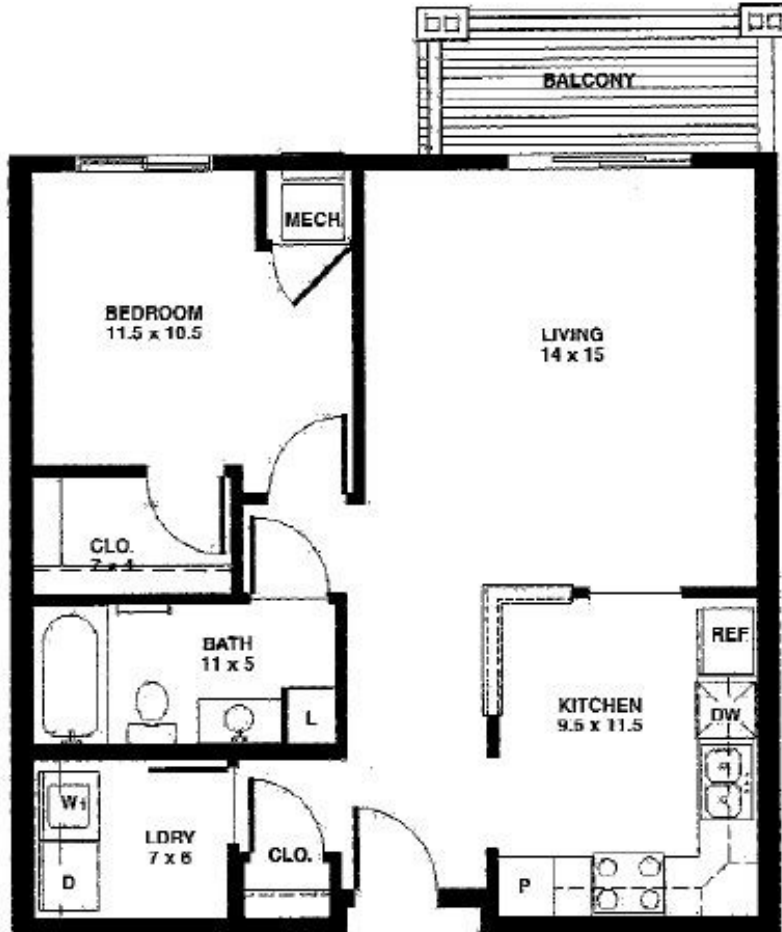

Northridge
Court

Unit A - 1 Bedroom
703 sq. ft.

Northridge
Court

Unit A2 - 1 Bedroom HDCP
777 sq. ft.

Northridge
Court

Unit A3 - 1 Bedroom
687 sq. ft.

Northridge
Court

Unit B - 1 Bedroom /den
875 sq. ft.

Northridge
Court

Unit C - 1 Bedroom /den 2 Bath
949 sq. ft.

Northridge
Court

Unit C2 - 1 Bedroom /den 2 Bath
960 sq. ft.

101 Fuller Street North • Shakopee, Minnesota • 55379

Northridge
Court

Unit D - 2 Bedroom 2 Bath
988 sq. ft.

Northridge
Court

Unit E - 2 Bedroom /den 2 Bath
1405 sq. ft.