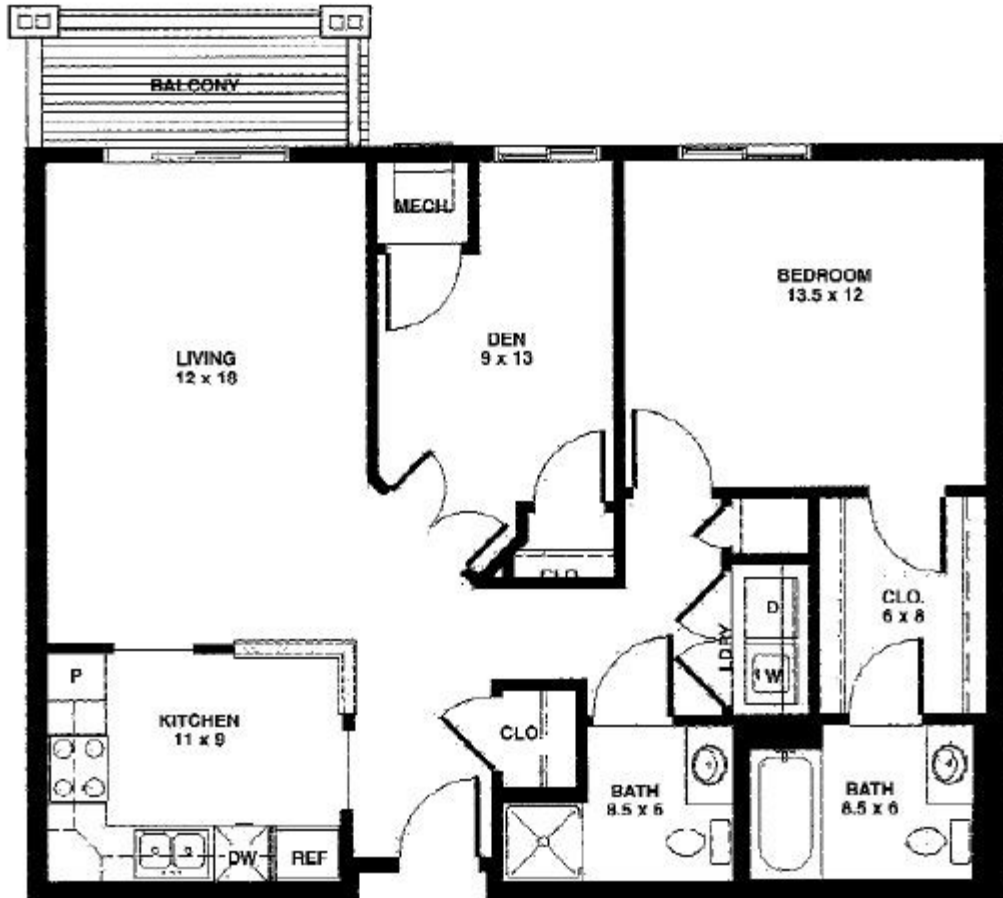

Northridge
Court

Unit A - 1 Bedroom
703 sq. ft.

Northridge
Court

Unit A2 - 1 Bedroom HDCP
777 sq. ft.

Northridge
Court

Unit A3 - 1 Bedroom
687 sq. ft.

Northridge
Court

Unit B - 1 Bedroom /den
875 sq. ft.

Northridge
Court

Unit C - 1 Bedroom /den 2 Bath
949 sq. ft.

Northridge
Court

Unit C2 - 1 Bedroom /den 2 Bath
960 sq. ft.

101 Fuller Street North • Shakopee, Minnesota • 55379

Northridge
Court

Unit D - 2 Bedroom 2 Bath
988 sq. ft.

Northridge
Court

Unit E - 2 Bedroom /den 2 Bath
1405 sq. ft.