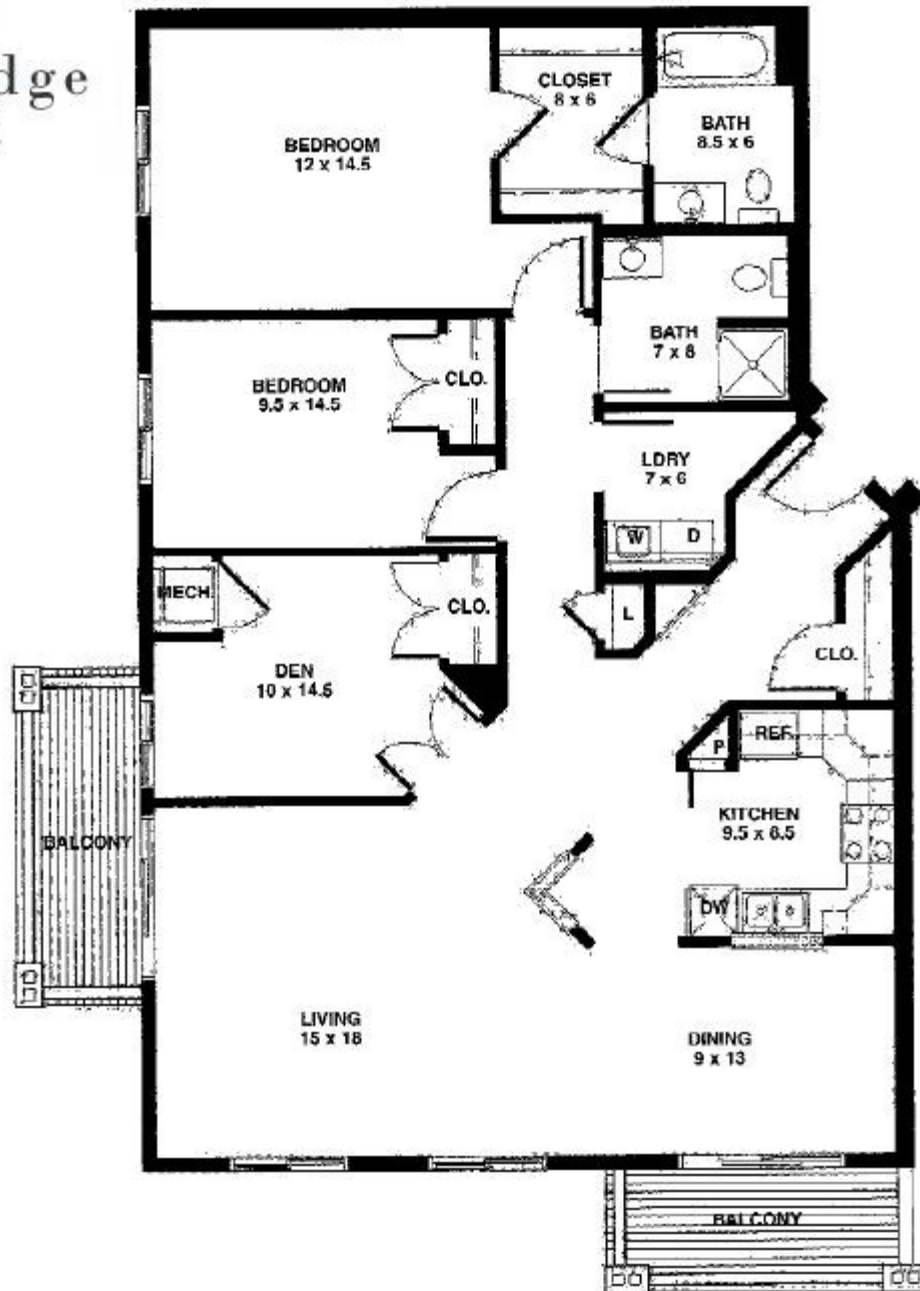

Northridge
Court

Unit A - 1 Bedroom
703 sq. ft.

Northridge
Court

Unit A2 - 1 Bedroom HDCP
777 sq. ft.

Northridge
Court

Unit A3 - 1 Bedroom
687 sq. ft.

Northridge
Court

Unit B - 1 Bedroom /den
875 sq. ft.

Northridge
Court

Unit C - 1 Bedroom /den 2 Bath
949 sq. ft.

Northridge
Court

Unit C2 - 1 Bedroom /den 2 Bath
960 sq. ft.

101 Fuller Street North • Shakopee, Minnesota • 55379

Northridge
Court

Unit D - 2 Bedroom 2 Bath
988 sq. ft.

Northridge
Court

Unit E - 2 Bedroom /den 2 Bath
1405 sq. ft.