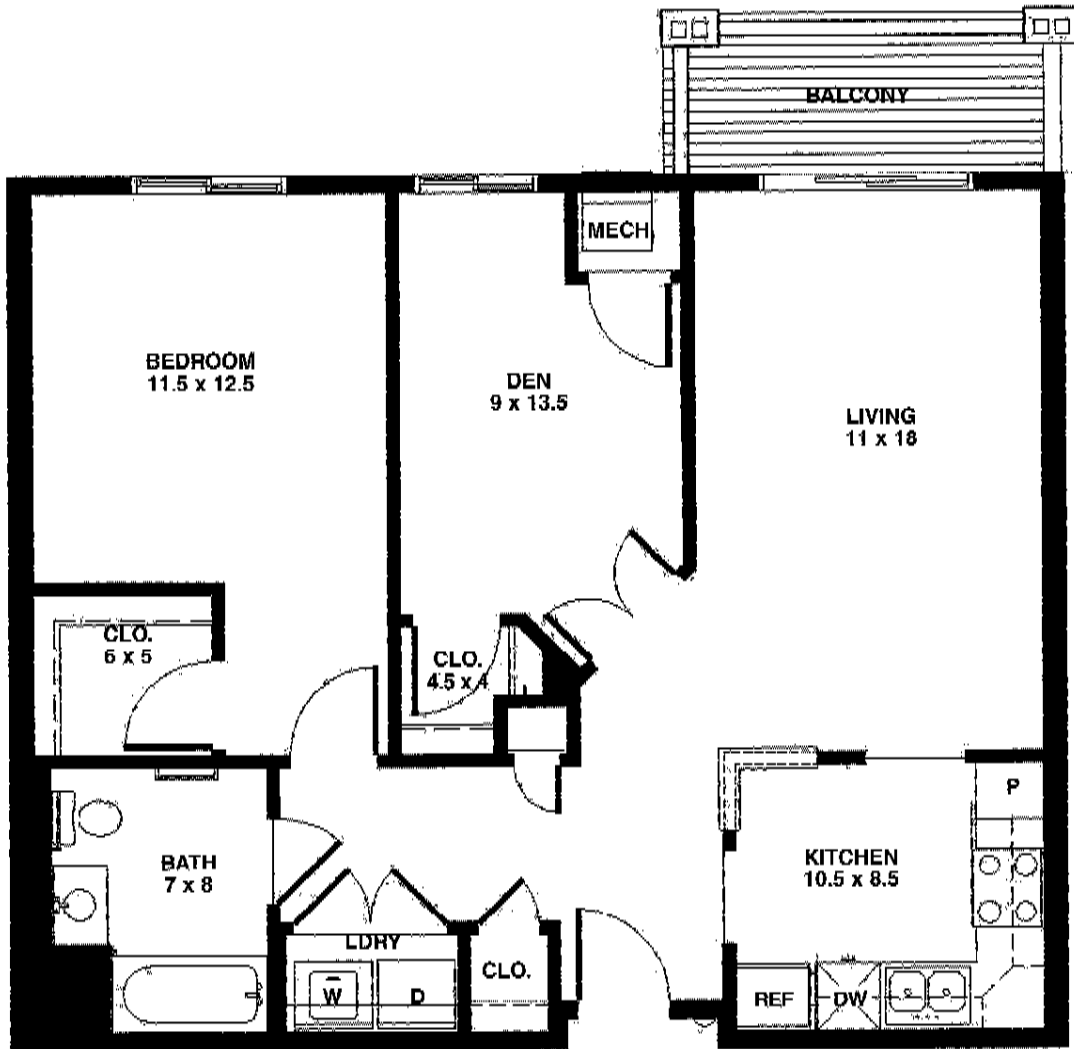

Northridge Court

Unit A3 - 1 BR
687 sq. ft.

Northridge Court

**Unit A - 1 BR
703 sq. ft.**

Northridge Court

Unit A2 - 1 BR (Hdcp)
777 sq. ft.

Northridge Court

**Unit B - 1 BR plus den
875 sq. ft.**

Northridge Court

**Unit C - 1 BR plus den, plus 2 bathrooms
949 sq. ft.**

Northridge Court

**Unit C2 - 1 BR plus den, plus 2 bathrooms
960 sq. ft.**

Northridge Court

**Unit D - 2 BR
988 sq. ft.**

Northridge Court