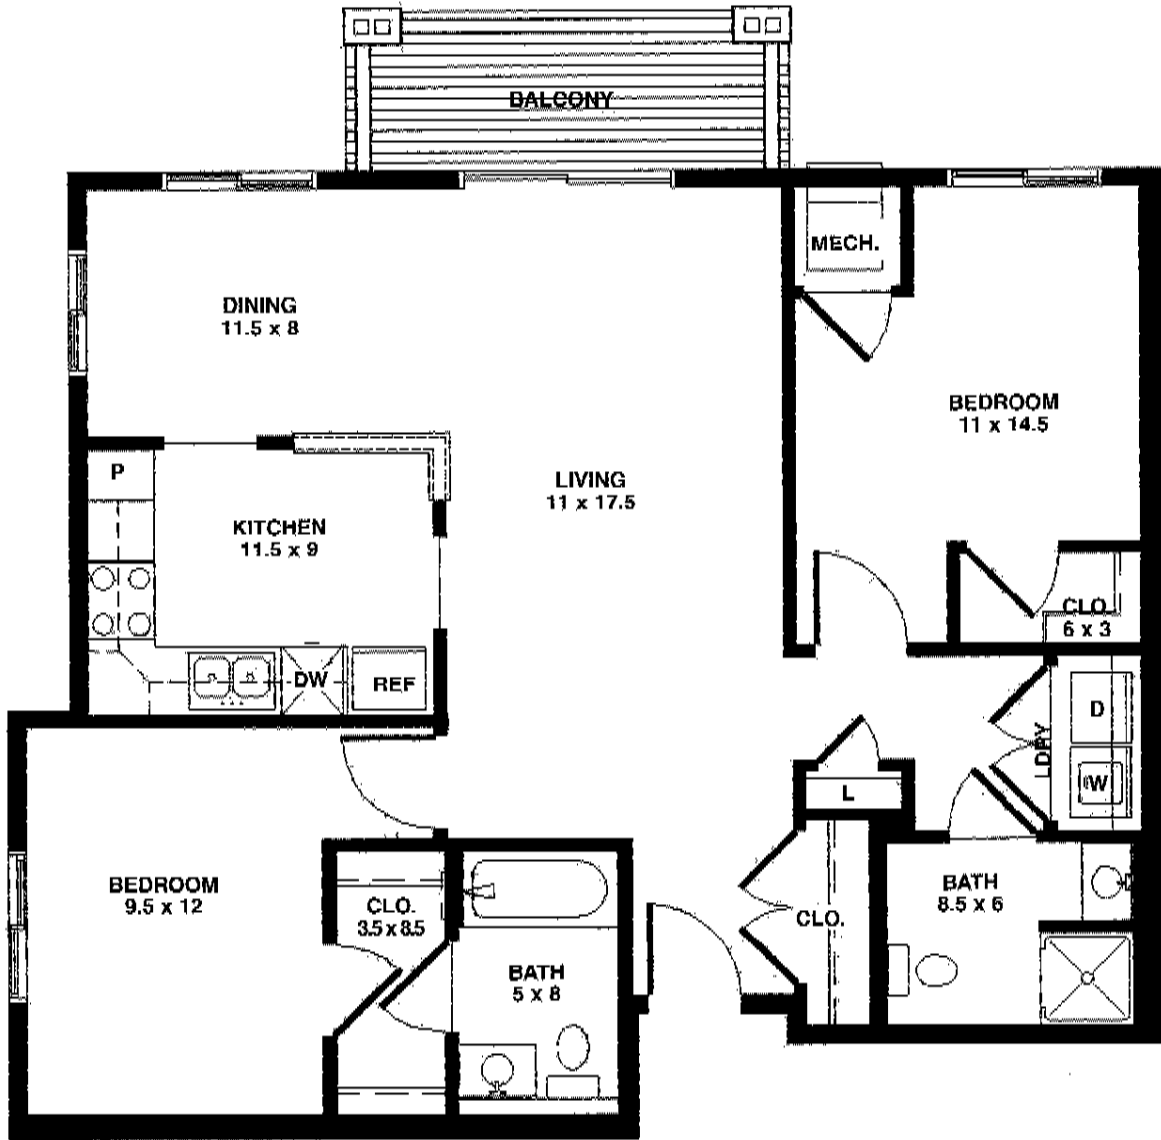

Northridge Court

Unit A3 - 1 BR
687 sq. ft.

Northridge Court

**Unit A - 1 BR
703 sq. ft.**

Northridge Court

Unit A2 - 1 BR (Hdcp)
777 sq. ft.

Northridge Court

**Unit B - 1 BR plus den
875 sq. ft.**

Northridge Court

**Unit C - 1 BR plus den, plus 2 bathrooms
949 sq. ft.**

Northridge Court

**Unit C2 - 1 BR plus den, plus 2 bathrooms
960 sq. ft.**

Northridge Court

**Unit D - 2 BR
988 sq. ft.**

Northridge Court