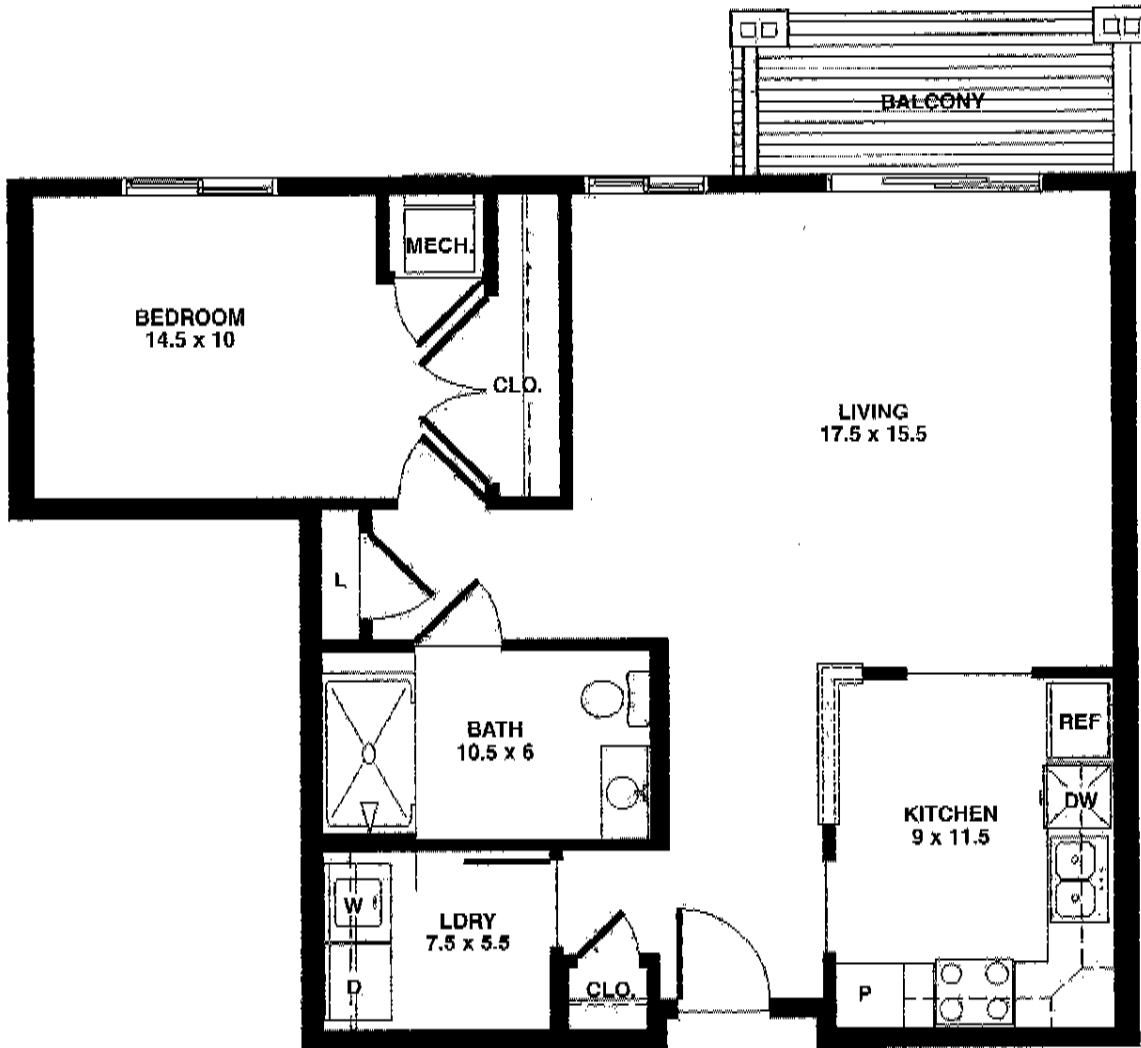

Northridge Court

Unit A3 - 1 BR
687 sq. ft.

Northridge Court

**Unit A - 1 BR
703 sq. ft.**

Northridge Court

Unit A2 - 1 BR (Hdcp)
777 sq. ft.

Northridge Court

**Unit B - 1 BR plus den
875 sq. ft.**

Northridge Court

**Unit C - 1 BR plus den, plus 2 bathrooms
949 sq. ft.**

Northridge Court

**Unit C2 - 1 BR plus den, plus 2 bathrooms
960 sq. ft.**

Northridge Court

**Unit D - 2 BR
988 sq. ft.**

Northridge Court