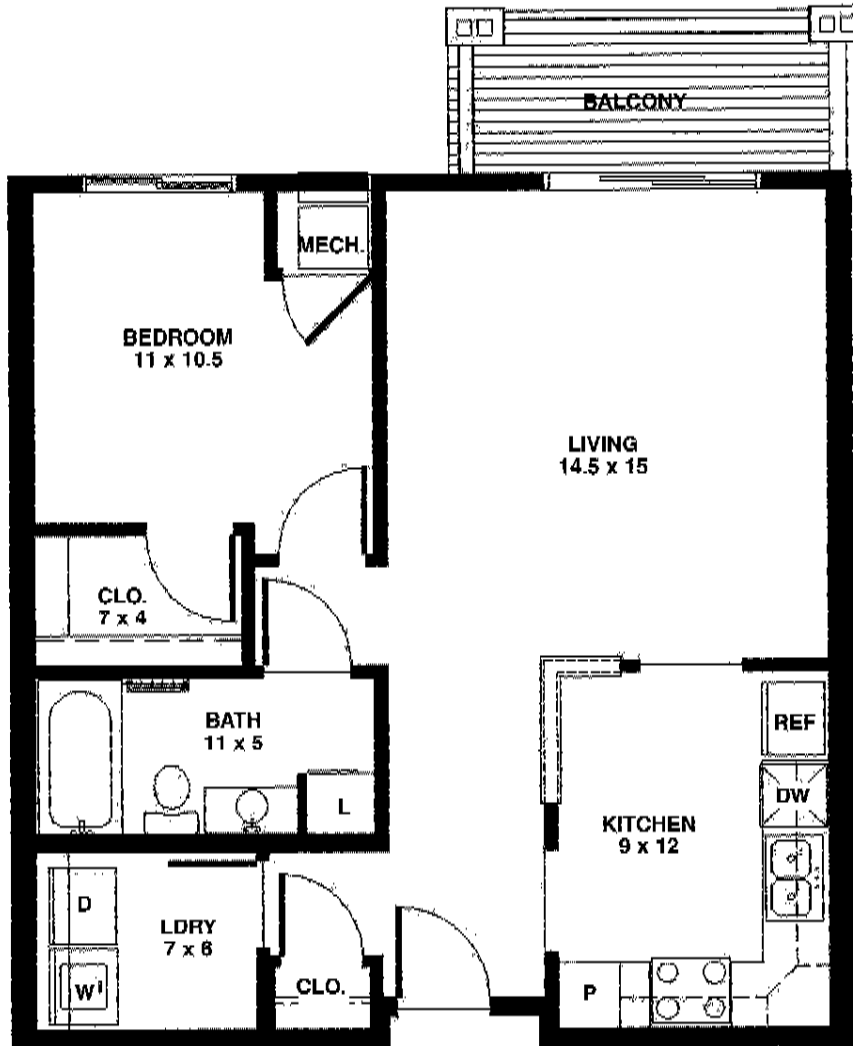

Northridge Court

Unit A3 - 1 BR
687 sq. ft.

Northridge Court

**Unit A - 1 BR
703 sq. ft.**

Northridge Court

Unit A2 - 1 BR (Hdcp)
777 sq. ft.

Northridge Court

**Unit B - 1 BR plus den
875 sq. ft.**

Northridge Court

**Unit C - 1 BR plus den, plus 2 bathrooms
949 sq. ft.**

Northridge Court

**Unit C2 - 1 BR plus den, plus 2 bathrooms
960 sq. ft.**

Northridge Court

**Unit D - 2 BR
988 sq. ft.**

Northridge Court