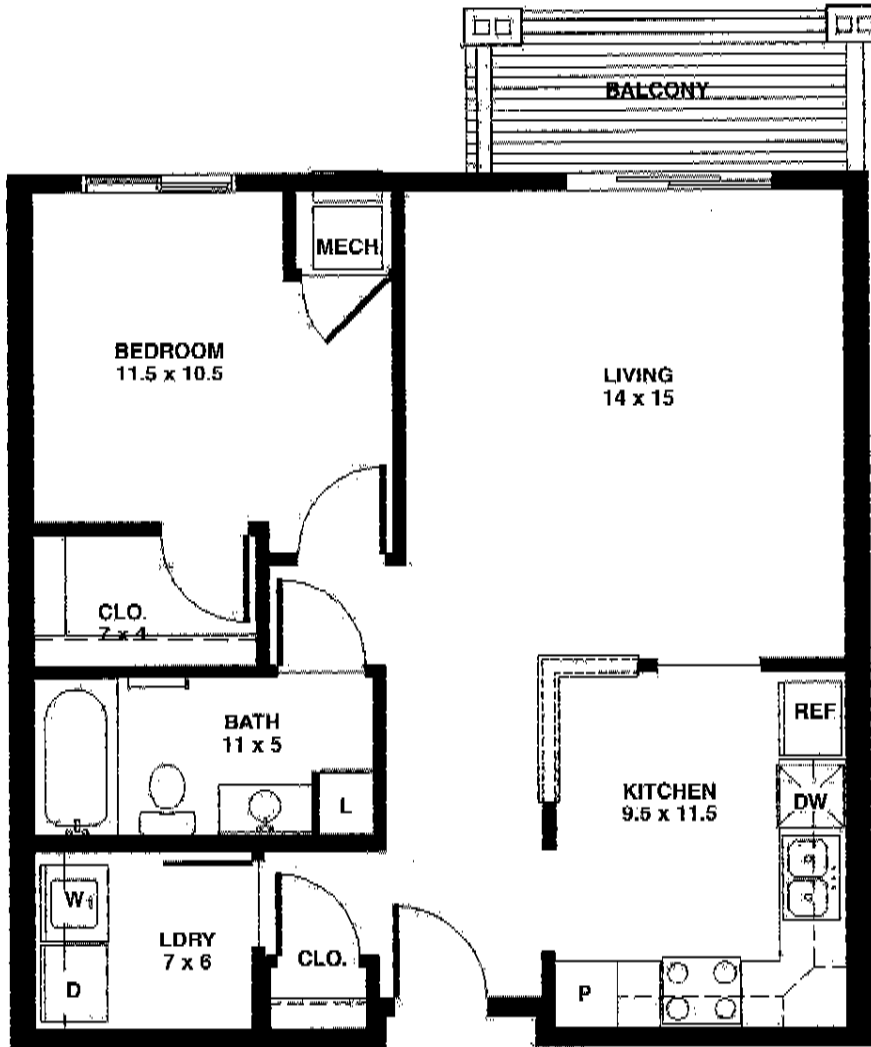

Northridge Court

Unit A3 - 1 BR
687 sq. ft.

Northridge Court

**Unit A - 1 BR
703 sq. ft.**

Northridge Court

Unit A2 - 1 BR (Hdcp)
777 sq. ft.

Northridge Court

**Unit B - 1 BR plus den
875 sq. ft.**

Northridge Court

**Unit C - 1 BR plus den, plus 2 bathrooms
949 sq. ft.**

Northridge Court

**Unit C2 - 1 BR plus den, plus 2 bathrooms
960 sq. ft.**

Northridge Court

**Unit D - 2 BR
988 sq. ft.**

Northridge Court