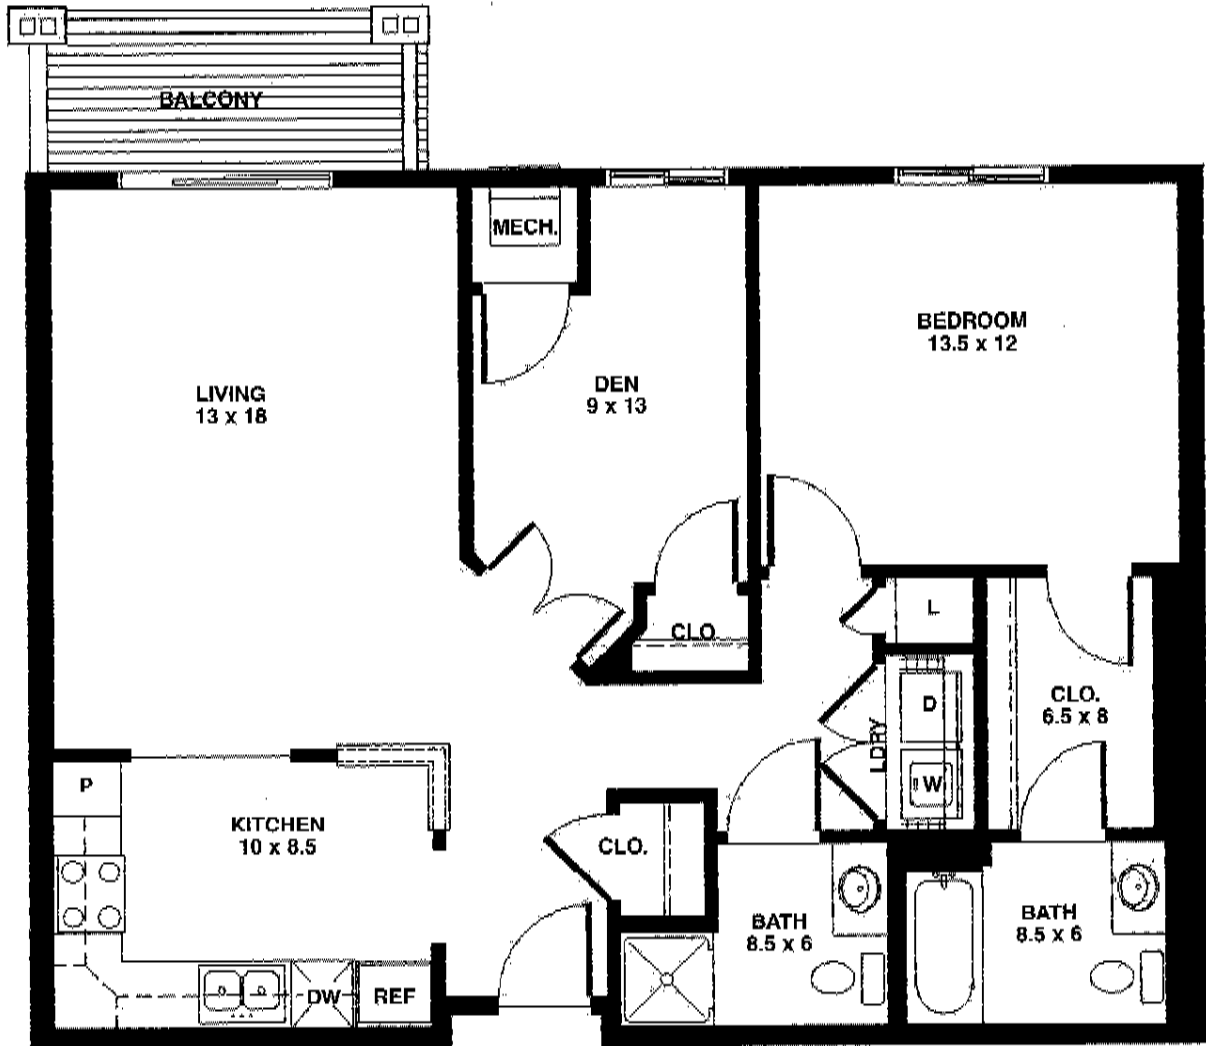

Northridge Court

Unit A3 - 1 BR
687 sq. ft.

Northridge Court

**Unit A - 1 BR
703 sq. ft.**

Northridge Court

Unit A2 - 1 BR (Hdcp)
777 sq. ft.

Northridge Court

**Unit B - 1 BR plus den
875 sq. ft.**

Northridge Court

**Unit C - 1 BR plus den, plus 2 bathrooms
949 sq. ft.**

Northridge Court

**Unit C2 - 1 BR plus den, plus 2 bathrooms
960 sq. ft.**

Northridge Court

**Unit D - 2 BR
988 sq. ft.**

Northridge Court