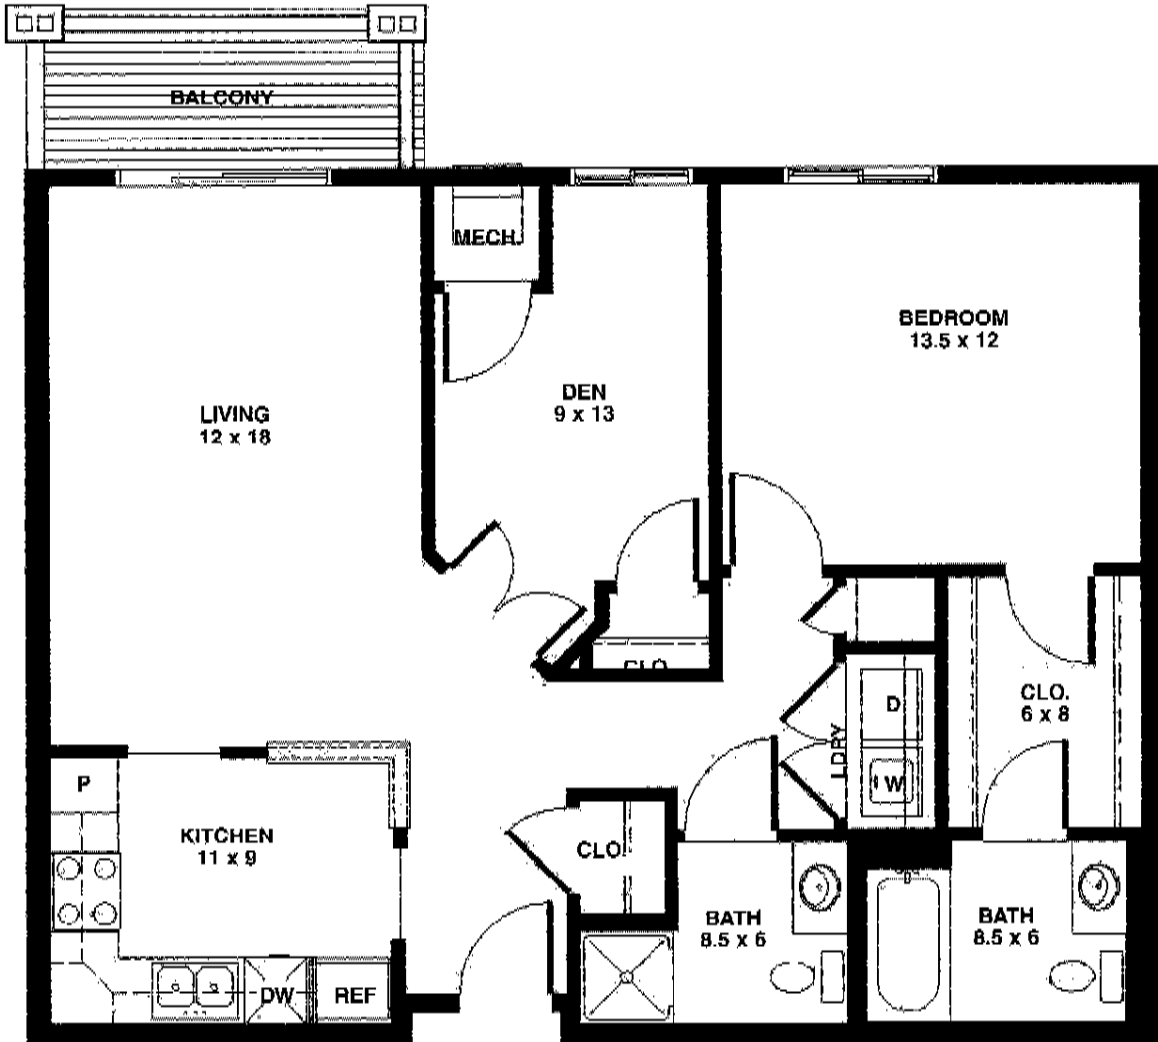

Northridge Court

Unit A3 - 1 BR
687 sq. ft.

Northridge Court

**Unit A - 1 BR
703 sq. ft.**

Northridge Court

Unit A2 - 1 BR (Hdcp)
777 sq. ft.

Northridge Court

**Unit B - 1 BR plus den
875 sq. ft.**

Northridge Court

**Unit C - 1 BR plus den, plus 2 bathrooms
949 sq. ft.**

Northridge Court

**Unit C2 - 1 BR plus den, plus 2 bathrooms
960 sq. ft.**

Northridge Court

**Unit D - 2 BR
988 sq. ft.**

Northridge Court